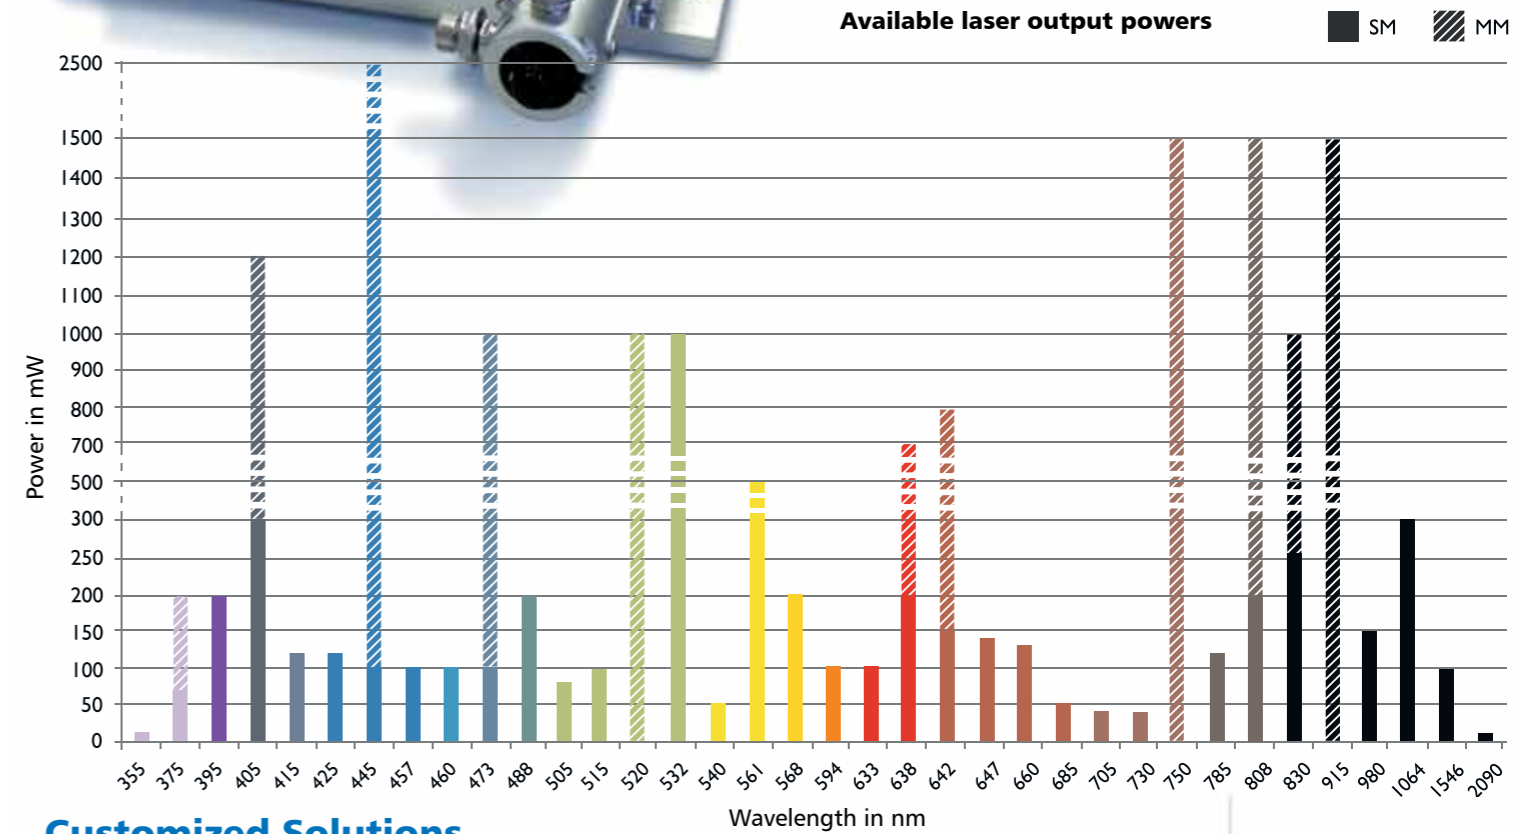

Customized Solutions

Omicron has more than 25 years of experience in customized design and production of laser and LED based light sources. Our fast and cost efficient customization services are a fundamental part of our R&D department which is certified by ISO 9001:2008 & ISO 13485.