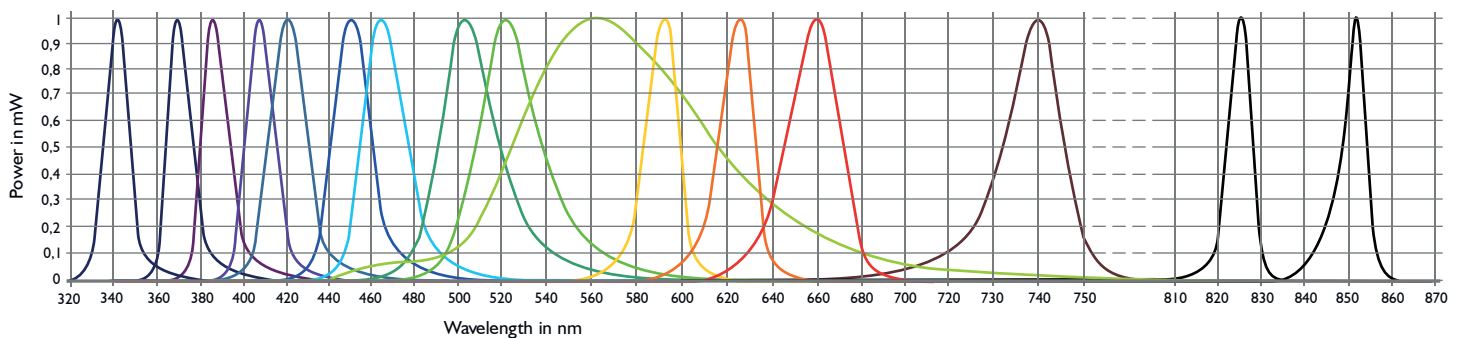

I Laserprodukte GmbH
Raiffeisenstrasse 5e, 63110 Rodgau, Germany

Tel.: +49-61 06 82 24-0
Fax: +49-61 06 82 24-10

mail@omicron-laser.de
www.omicron-laser.de