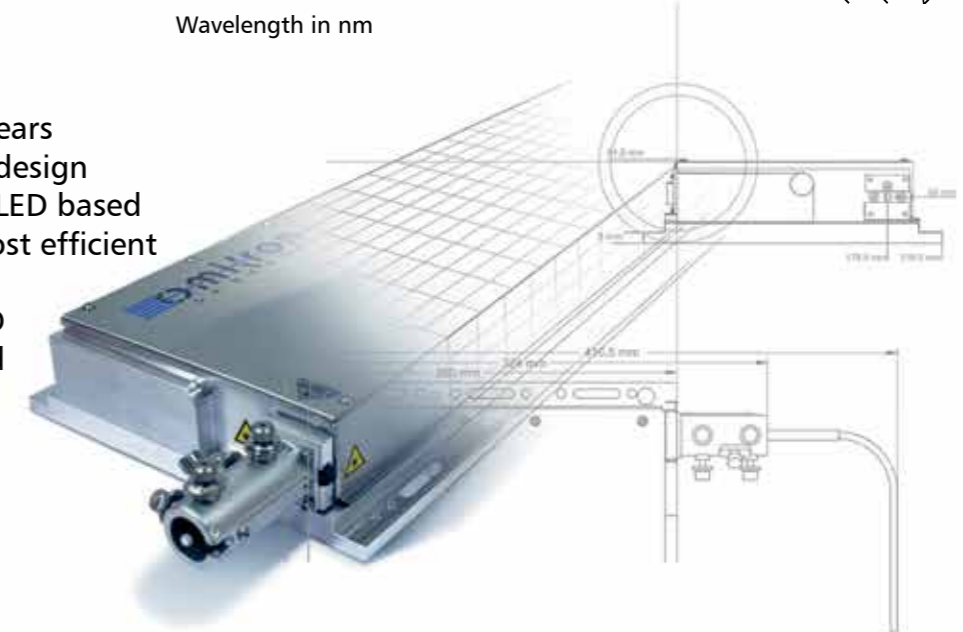

**If you can imagine it,
we can build it!**