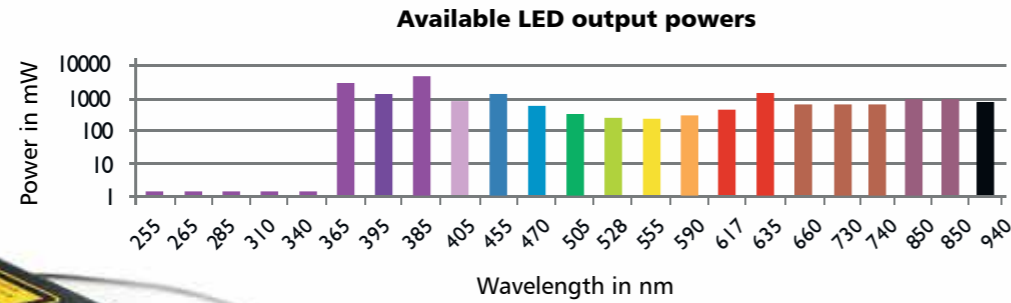

Diode Lasers

- High performance diode lasers
- High stability CW operation or fast modulation up to 500MHz
- Picosecond pulsed diode lasers
- 375nm – 2090nm
- Single-mode output powers up to 1000mW
- Multi-mode output powers up to 10 Watt