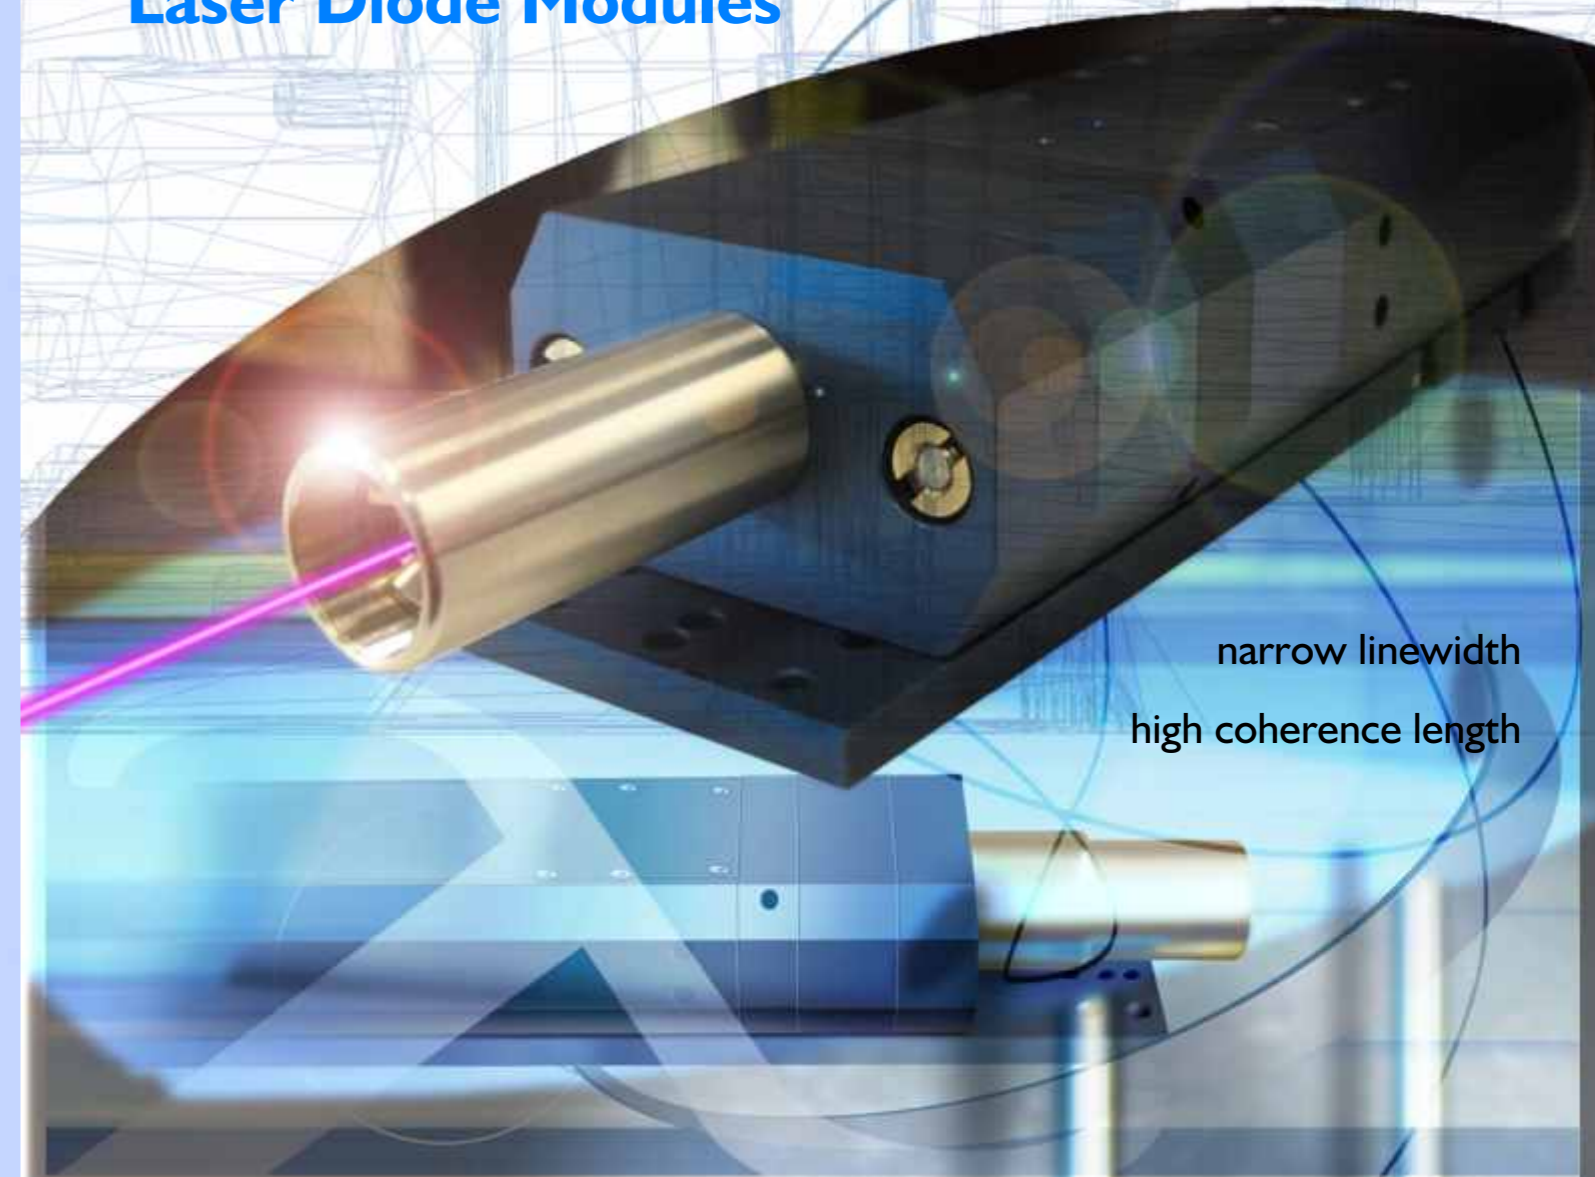

Taiwan

Tayhwa Technology Co. Ltd.
Tel.: +88-62 23 56 97 37
Fax: +88-62 23 56 96 59
tayhwa@tayhwa.com.tw
www.tayhwa.com.tw

China

Pinnacle Scientific Corporation
Tel.: +86-571 88 22 51 51
Fax: +86-571 88 22 52 52
sales@psci.cn
www.psci.cn

Korea

DongWoo Optron Co., Ltd.
Tel.: +82-317 65 03 00
Fax: +82-317 65 02 22
optron@optron.co.kr
www.optron.co.kr

Turkey

Mitra Anonim Sirketi
Tel.: +90-212 347 47 40
Fax: +90-212 347 47 45
info@mitralaser.com
www.mitralaser.com

France

Photon Lines
Tel.: +33-130 08 99 00
Fax: +33-130 08 99 09
info@photonlines.com
www.photonlines.fr

Poland

Amecam
Tel.: +48-22 207 22 78
Fax: +48-22 207 28 77
amecam@amecam.pl
www.amecam.pl

UK

Photon Lines Ltd.
Tel.: +44-12 95 72 42 25
Fax: +44-12 95 72 42 26
info-uk@photonlines.com
www.photonlines

Israel

Militram
Tel.: +97-299 58 18 60
Fax: +97-299 57 43 83
militram@militram.com
www.militram.com

Spain

LASER Technology S.L.
Tel.: +34-937 50 01 21
Fax: +34-937 50 03 23
josecochon@laser-technology.com
www.laser-technology.com

USA

Market Tech, Inc.
Tel.: +1-83 14 61 11 01
Fax: +1-83 14 61 11 36
info@markettechinc.net
www.markettechinc.net

For Life Science Applications

Germany, Austria, Switzerland, Scandinavia

Von Gegerfelt Photonics

Tel.: +49-6251 860 99 20
Fax: +49-6251 860 99 17
dvg@vgphotonics.eu
www.vgphotonics.eu

Narrow Bandwidth DFB Laser Diode Modules

narrow linewidth
high coherence length

Omicron-Laserage Laserprodukte GmbH

Raiffeisenstrasse 5e

63110 Rodgau, Germany

Tel.: +49-61 06 82 24-0

Fax: +49-61 06 82 24-10

mail@omicron-laser.de

www.omicron-laser.de

ISO 9001:2008