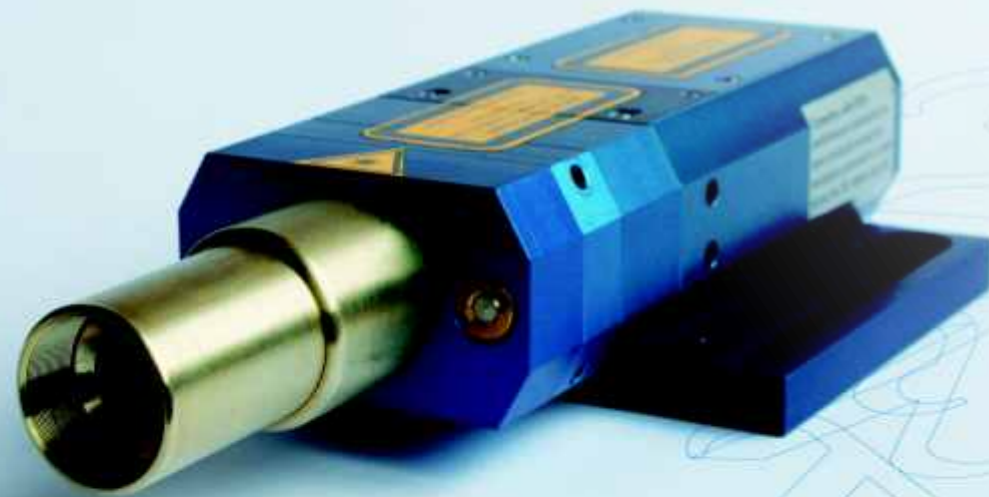

DFB Laser Diode Modules

Omicron's Photon-Series lasers offer high performance in all applications where narrow linewidth, stable wavelength and high coherence length is needed.

The **Redphoton® DFB**, "**D**istributed **F**eed**B**ack" laser systems offer narrow linewidth (<2MHz), high output power and optional tunability. The integrated DFB laser diodes are using Bragg gratings, integrated into the active region of the semiconductor, to provide single-frequency operation and high coherence (coherence length up to 250m). The optionally fibre coupled **Redphoton®** DFB laser modules, which are available in a wide range of IR wavelengths are ideal light sources for applications like RAMAN spectroscopy or THz generation, alkaline spectroscopy, gas detection and many others.

Like all Photon-Series laser diode modules they are based on the Omicron modular principle which offers a huge variety of options like direct fibre coupling, focussing and collimation optics, optical isolators, shutters, electro-optical monitoring and many more.

Redphoton® CWA.L.NB

Wavelengths & Powers
(other wavelengths and powers
on request)

Single-Mode:
760nm / 40mW
763nm / 30mW
773nm / 75mW
780nm / 80mW
785nm / 80mW
852nm / 150mW
937nm / 100mW
976nm / 150mW
1060nm / 150mW

Beam diameter
(other diameters on request)

1.25mm (1/e²) +/- 0.25mm

Beam quality M²

< 1.2

Astigmatism (corrected)

< 0.2*ZR

Beam ellipticity

< 1.1:1

Optical bandwidth

< 10 MHz (2 MHz typical)

Polarisation

> 100:1 vertical

Power stability

< 0.5% / h

Noise 0Hz-100MHz

< 0.5% peak <> peak

Modulation speed

Analogue: 100Hz
Digital: 10kHz

Supply voltage

24VDC, 2 Amp.

Features

Safety interlock
RS-232 Interface
Remote connector

Options

LDM.COL - collimator objective
LDM.FOC - customized focussing objective
LDM.AAC - Automatic Aging Compensation
LDM.FASY.XXX - fibre coupling unit
LDM.24VPSU - worldwide power supply